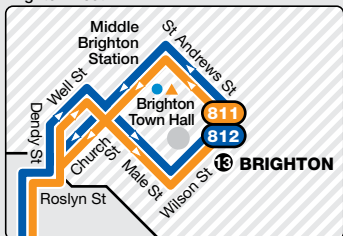

Dandenong – Brighton

Dandenong – Brighton

MAP A

Route 811 via Heatherton Rd > Springvale

Route 812 via Parkmore Shopping Centre

Zone 1 or 2

Zone 2

Brighton inset

NORTH

MAP B

Route 811 via Heatherton Rd > Springvale

Route 812 via Parkmore Shopping Centre

Zone 2

NORTH

Ticketing zones

For further information call 131 638 / (TTY) 9619 2727 (6am–midnight daily) or visit metlinkmelbourne.com.au