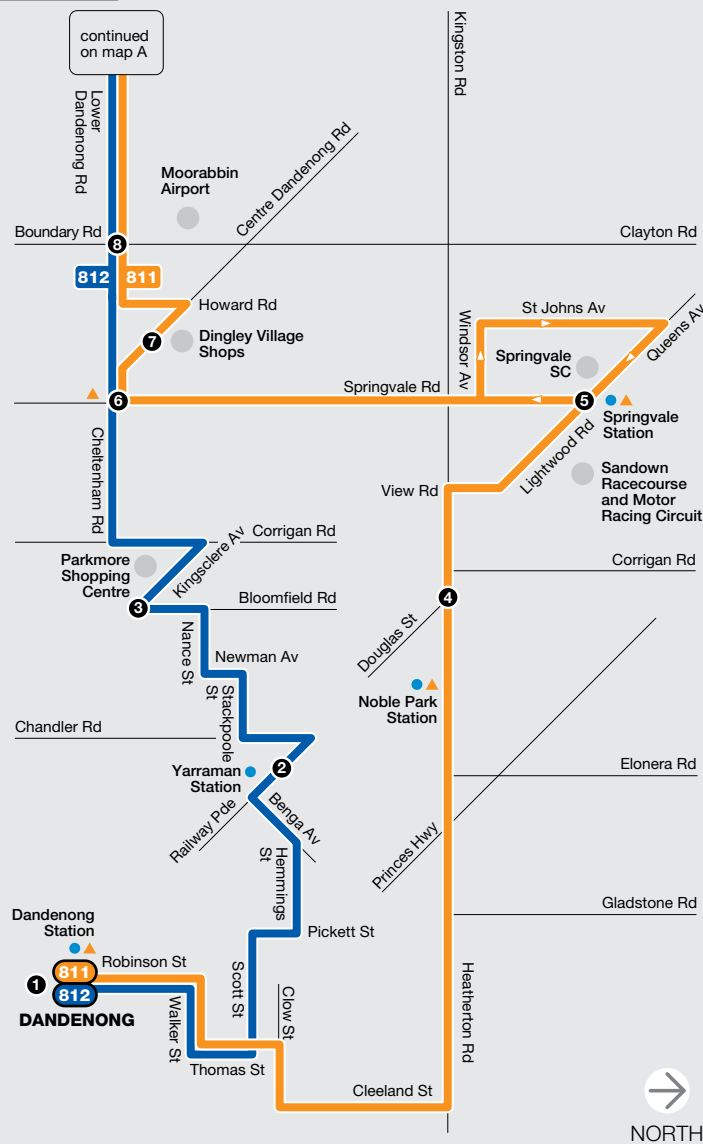

Dandenong – Brighton

Dandenong – Brighton

MAP A

Route 811 via Heatherton Rd > Springvale

Route 812 via Parkmore Shopping Centre

Zone 1 or 2

Zone 2

Brighton inset

NORTH

MAP B

Route 811 via Heatherton Rd > Springvale

Route 812 via Parkmore Shopping Centre

Zone 2

NORTH

Ticketing zones

For further information call 131 638 / (TTY) 9619 2727 (6am–midnight daily) or visit metlinkmelbourne.com.au