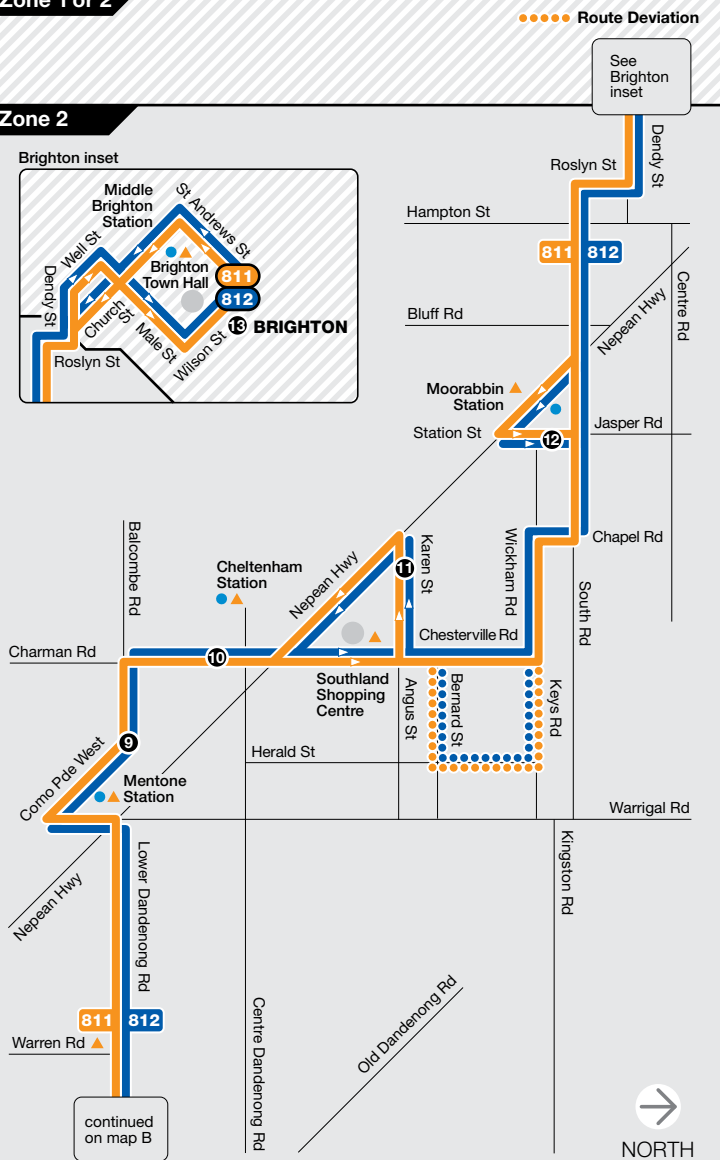

Dandenong – Brighton

Dandenong – Brighton

MAP A

Route 811 via Heatherton Rd > Springvale

Route 812 via Parkmore Shopping Centre

Zone 1 or 2

Zone 2

Brighton inset

NORTH

MAP B

Route 811 via Heatherton Rd > Springvale

Route 812 via Parkmore Shopping Centre

Zone 2

NORTH

Ticketing zones

For further information call 131 638 / (TTY) 9619 2727 (6am–midnight daily) or visit metlinkmelbourne.com.au